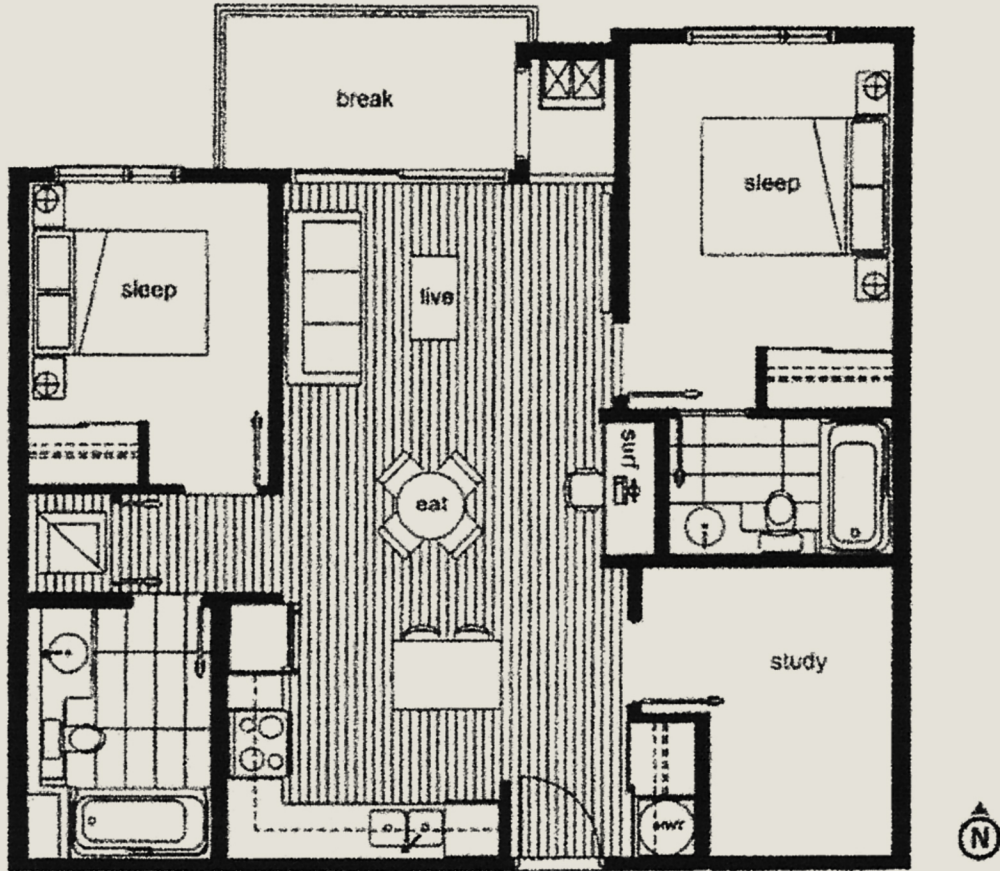

Academy Hill

The Sabbatical

2 bedroom + den
859 sq. ft.